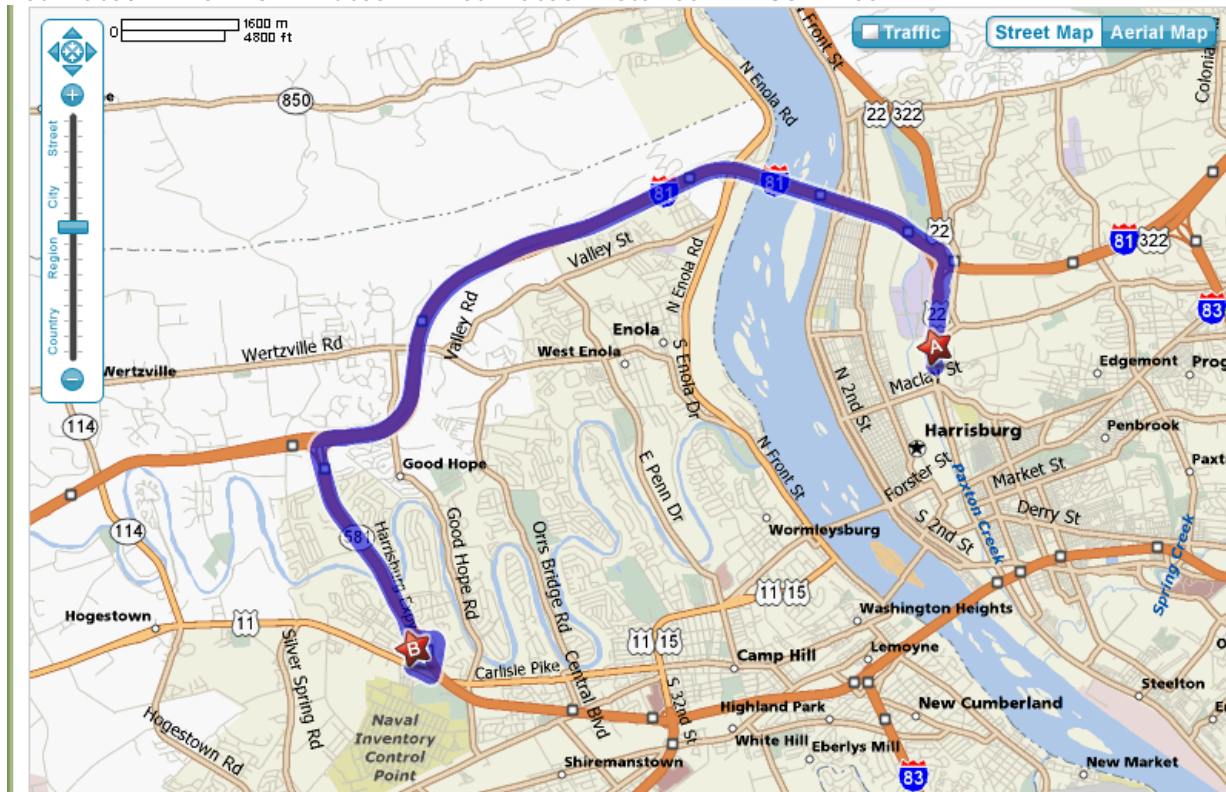

# DIRECTIONS FROM FARM SHOW COMPLEX TO HOLIDAY INN

- START 1: Start out going EAST toward N CAMERON ST/ US-22 W.      0.0 mi      • [Map](#)
  
- WEST  
22 2: Turn LEFT onto N CAMERON ST/ US-22 W. Continue to follow US-22 W.      0.7 mi      • [Map](#)
  
- RAMP 3: Take the ramp toward I-81 S/ HAZLETON/ I-81 N/ ALLENTOWN/ US-322 E/ CARLISLE.      0.2 mi      • [Map](#)
  
- EXIT 4: Take the I-81 N exit on the LEFT.      1.0 mi      • [Map](#)
  
- SOUTH  
81 5: Merge onto I-81 S.      7.1 mi      • [Map](#)
  
- EAST  
581 6: Merge onto PA-581 E/ HARRISBURG EXPY via EXIT 59 on the LEFT toward US-11/ CAMP HILL.      2.3 mi      • [Map](#)
  
- EXIT 7: Take the US-11 S/ CARLISLE PIKE exit, EXIT 3.      0.9 mi      • [Map](#)
  
- 8: Turn RIGHT onto CARLISLE PIKE/ US-11.      0.2 mi      • [Map](#)
  
- END 9: End at 5401 Carlisle Pike Mechanicsburg, PA 17050-2412      • [Map](#)

Estimated Time: 15 minutes      Estimated Distance: 12.35 miles

# DIRECTIONS FROM HOLIDAY INN TO FARM SHOW COMPLEX

- START 1: Start out going SOUTHEAST on CARLISLE PIKE/US-11 toward GATEWAY DR. 0.2 mi • [Map](#)
  
- WEST 581 2: Merge onto PA-581 W/ HARRISBURG EXPY via the ramp on the LEFT toward I-81. 2.6 mi • [Map](#)
  
- NORTH 81 3: Merge onto I-81 N via EXIT 1A toward HARRISBURG. 7.8 mi • [Map](#)
  
- EXIT 4: Take the US-22 W/US-322 W/US-22 E exit, EXIT 67B-A, toward LEWISTOWN/STATE COLLEGE/PA-230 E/HARRISBURG/CAMERON ST. 0.2 mi • [Map](#)
  
- EAST 22 5: Merge onto US-22 E via EXIT 67A toward HARRISBURG/PA-230/CAMERON ST. 1.3 mi • [Map](#)
  
- END 6: End at 2300 N Cameron St Harrisburg, PA 17110-9443 • [Map](#)

Estimated Time: 14 minutes Estimated Distance: 12.03 miles